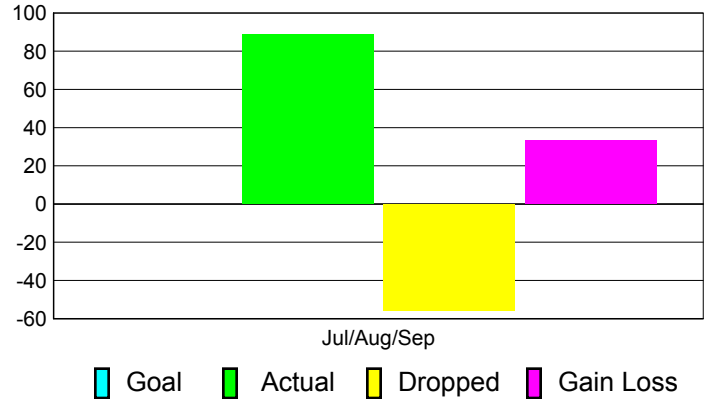

Membership Results 2011-2012

Goal, New, Dropped, Gain/Loss

Comparison of Membership Gain/Loss

Current Year Compared to the Previous Year